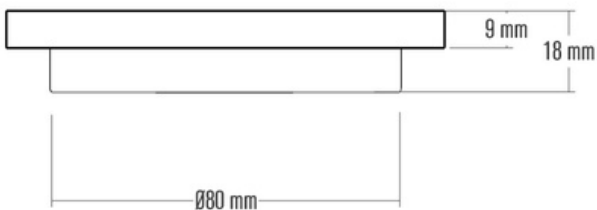

Technical Specifications CONTENT SQUARE DRAIN GRATE

Product:	Content Square Drain
Brand:	Xlife
Model:	Grate
Length:	100mm
Width:	100mm
Thickness:	9mm
Material:	Brass
Use:	Indoor

Colour Options:

Antique Brass
SKU: XLCSGAB