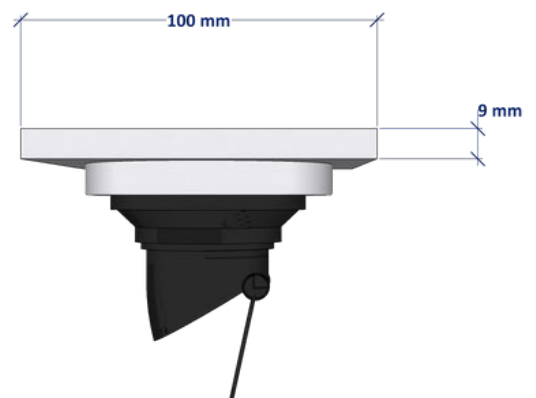

Technical Specifications CONTENT SQUARE DRAIN GRATE

Product:	Content Square Drain
Brand:	Xlife
Model:	Grate
Length:	100mm
Width:	100mm
Thickness:	9mm
Material:	Brass
Use:	Indoor

Colour Options:

Antique Brass
SKU: XLCSGAB